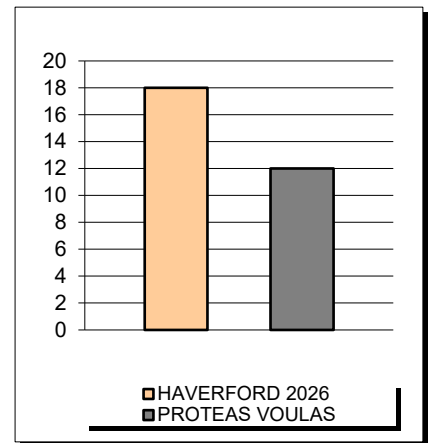

PROTEAS VOULAS

Coach:

#	Player	Pts	-	3s
4		14	-	2
5		13	-	2
6		0	-	0
7		5	-	0
8		11	-	1
9		9	-	1
10		2	-	0
11		18	-	0
12		2	-	0
13		0	-	0
14		0	-	0
15		5	-	1

Fastbreak Pts

Turnover Pts

Second Chance Pts

Notes

GRAPHIC STATS

SCORE EVOLUTION

SCORE DIFFERENCE

LARGEST SCORING RUN

LARGEST LEAD