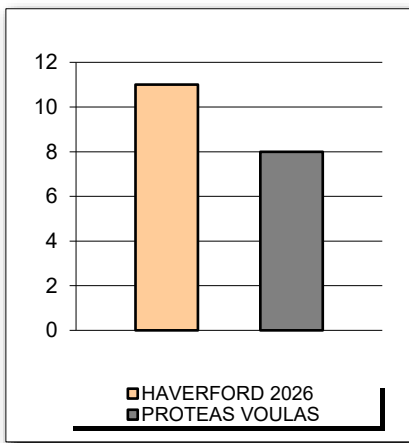

PROTEAS VOULAS

Coach:

#	Player	Pts	-	3s
4		14	-	2
5		13	-	2
6		0	-	0
7		5	-	0
8		11	-	1
9		9	-	1
10		2	-	0
11		18	-	0
12		2	-	0
13		0	-	0
14		0	-	0
15		5	-	1

Fastbreak Pts

Turnover Pts

Second Chance Pts

Notes

GRAPHIC STATS

SCORE EVOLUTION

SCORE DIFFERENCE

LARGEST SCORING RUN

LARGEST LEAD