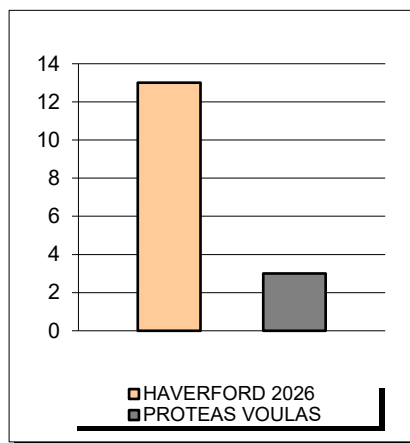

PROTEAS VOULAS

Coach:

#	Player	Pts	-	3s
4		14	-	2
5		13	-	2
6		0	-	0
7		5	-	0
8		11	-	1
9		9	-	1
10		2	-	0
11		18	-	0
12		2	-	0
13		0	-	0
14		0	-	0
15		5	-	1

Fastbreak Pts

Turnover Pts

Second Chance Pts

Notes

GRAPHIC STATS

SCORE EVOLUTION

SCORE DIFFERENCE

LARGEST SCORING RUN

LARGEST LEAD